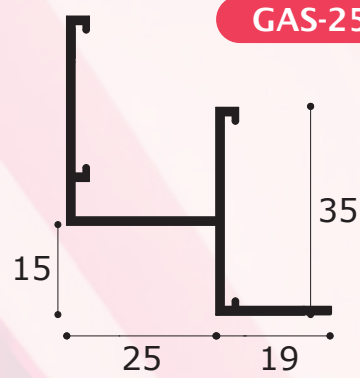

G·R·O·S·V·E·N·O·R P·R·O·F·I·L·E·S

GAS • ANGLE WITH SHADOWGAP

GAS-15

GAS-20

GAS-25

GAS-08

Length: 3000mm
Packed: 10 per carton

Quality: Grade 6063 T6 Aluminium Alloy
Finish: White RAL 9010 20% Gloss
Polyester powder