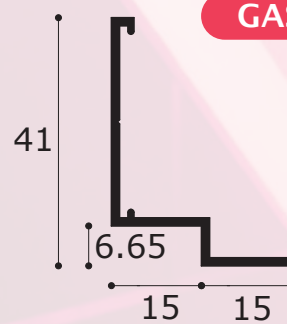

G·R·O·S·V·E·N·O·R P·R·O·F·I·L·E·S

GAS • ANGLE WITH SHADOWGAP

GAS-15

GAS-20

GAS-25

GAS-08

Length: 3000mm
Packed: 10 per carton

Quality: Grade 6063 T6 Aluminium Alloy
Finish: White RAL 9010 20% Gloss
Polyester powder