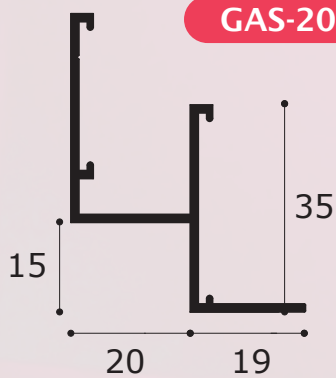

G·R·O·S·V·E·N·O·R P·R·O·F·I·L·E·S

GAS • ANGLE WITH SHADOWGAP

GAS-15

GAS-20

GAS-25

GAS-08

Length: 3000mm
Packed: 10 per carton

Quality: Grade 6063 T6 Aluminium Alloy
Finish: White RAL 9010 20% Gloss
Polyester powder