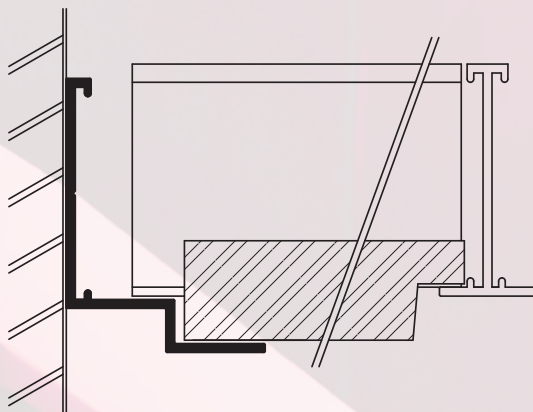

G·R·O·S·V·E·N·O·R P·R·O·F·I·L·E·S

GAS • ANGLE WITH SHADOWGAP

GAS-15

GAS-20

GAS-25

GAS-08

Length: 3000mm
Packed: 10 per carton

Quality: Grade 6063 T6 Aluminium Alloy
Finish: White RAL 9010 20% Gloss
Polyester powder

Other lengths and finishes are available on request