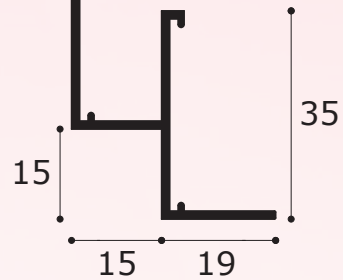

G·R·O·S·V·E·N·O·R P·R·O·F·I·L·E·S

GAS • ANGLE WITH SHADOWGAP

GAS-15

GAS-20

GAS-25

GAS-08

Length: 3000mm
Packed: 10 per carton

Quality: Grade 6063 T6 Aluminium Alloy
Finish: White RAL 9010 20% Gloss
Polyester powder