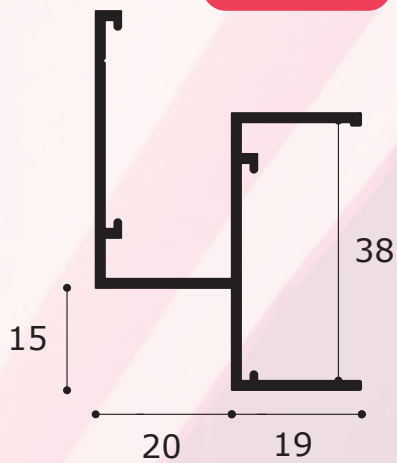

G·R·O·S·V·E·N·O·R P·R·O·F·I·L·E·S

GCS • CHANNEL WITH SHADOWGAP

GCS-15

GCS-20

GCS-25

Length: 3000mm
Packed: 10 per carton

Quality: Grade 6063 T6 Aluminium Alloy
Finish: White RAL 9010 20% Gloss
Polyester powder