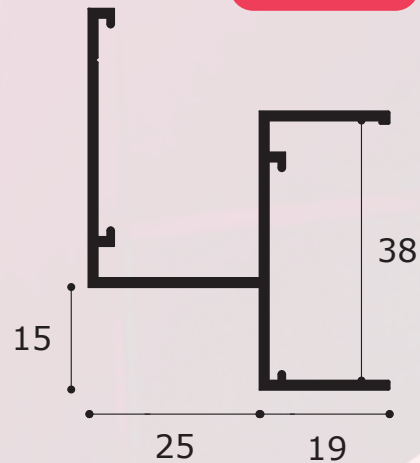

G·R·O·S·V·E·N·O·R P·R·O·F·I·L·E·S

GCS • CHANNEL WITH SHADOWGAP

GCS-15

GCS-20

GCS-25

Length: 3000mm
Packed: 10 per carton

Quality: Grade 6063 T6 Aluminium Alloy
Finish: White RAL 9010 20% Gloss
Polyester powder