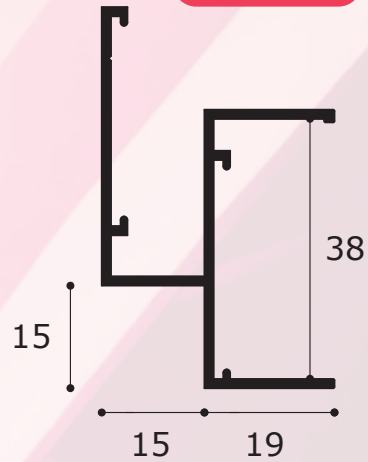

G·R·O·S·V·E·N·O·R P·R·O·F·I·L·E·S

GCS • CHANNEL WITH SHADOWGAP

GCS-15

GCS-20

GCS-25

Length: 3000mm
Packed: 10 per carton

Quality: Grade 6063 T6 Aluminium Alloy
Finish: White RAL 9010 20% Gloss
Polyester powder