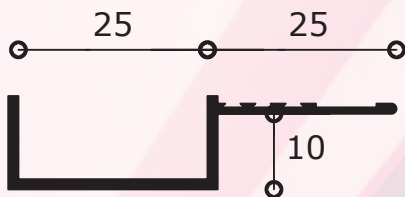

G·R·O·S·V·E·N·O·R P·R·O·F·I·L·E·S

GDR • DOOR RECESS TRIM

GDR-12

GDR-25

GDR-30

Length: 3000mm
Packed: 10 per carton

Quality: Grade 6063 T6 Aluminium Alloy
Finish: White RAL 9010 20% Gloss
Polyester powder

Other lengths and finishes are available on request