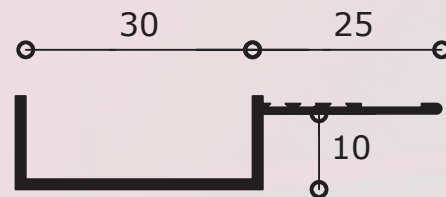

G·R·O·S·V·E·N·O·R P·R·O·F·I·L·E·S

GDR • DOOR RECESS TRIM

GDR-12

GDR-25

GDR-30

Length: 3000mm
Packed: 10 per carton

Quality: Grade 6063 T6 Aluminium Alloy
Finish: White RAL 9010 20% Gloss
Polyester powder

Other lengths and finishes are available on request