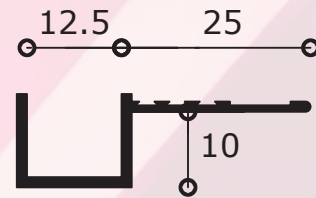

G·R·O·S·V·E·N·O·R P·R·O·F·I·L·E·S

GDR • DOOR RECESS TRIM

GDR-12

GDR-25

GDR-30

Length: 3000mm
Packed: 10 per carton

Quality: Grade 6063 T6 Aluminium Alloy
Finish: White RAL 9010 20% Gloss
Polyester powder

Other lengths and finishes are available on request