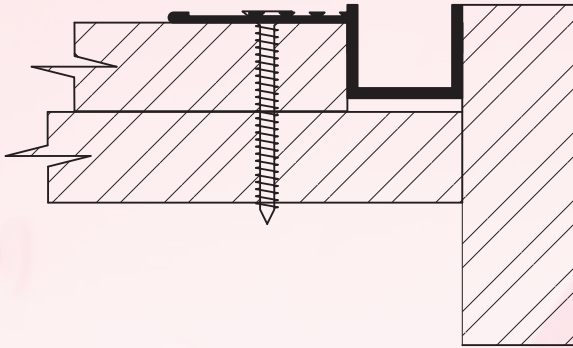

G·R·O·S·V·E·N·O·R P·R·O·F·I·L·E·S

GDR • DOOR RECESS TRIM

GDR-12

GDR-25

GDR-30

Length: 3000mm
Packed: 10 per carton

Quality: Grade 6063 T6 Aluminium Alloy
Finish: White RAL 9010 20% Gloss
Polyester powder

Other lengths and finishes are available on request