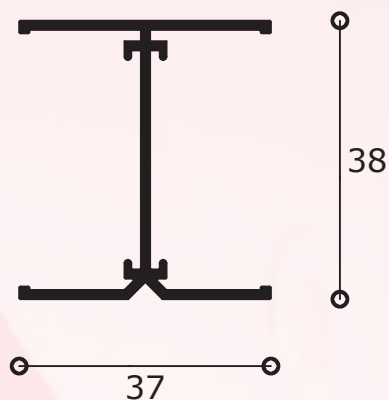

G·R·O·S·V·E·N·O·R P·R·O·F·I·L·E·S

GCX/GT • GRID

GCX-2

GT-15

GT-24

GT15-06 packed in 50's - 600mm
GT15-12 packed in 25's - 1200mm
GT15-30 packed in 10's - 3000mm
GT24-06 packed in 50's - 600mm
GT24-12 packed in 25's - 1200mm
GT24-30 packed in 10's - 3000mm

Quality: Grade 6063 T6
Aluminium Alloy
Finish: White RAL 9010
20% Gloss
Polyester powder