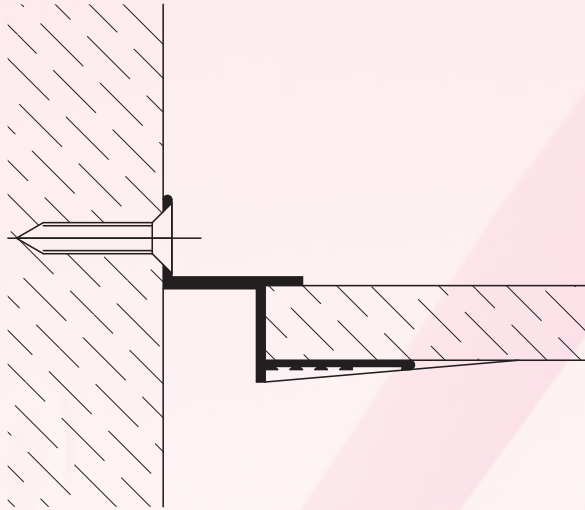

G·R·O·S·V·E·N·O·R P·R·O·F·I·L·E·S

GSJ • PLASTERBOARD EDGE TRIM SHADOWGAP

Length: 3000mm
Packed: 10 per carton

Quality: Grade 6063 T6 Aluminium Alloy
Finish: White RAL 9010 20% Gloss
Polyester powder

Other lengths and finishes are available on request