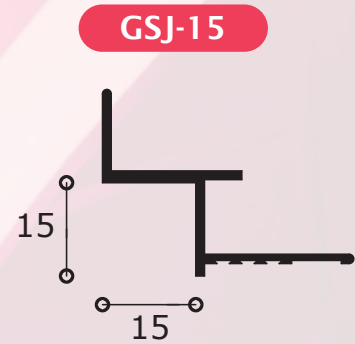

G·R·O·S·V·E·N·O·R P·R·O·F·I·L·E·S

GSJ • PLASTERBOARD EDGE TRIM SHADOWGAP

Length: 3000mm
Packed: 10 per carton

Quality: Grade 6063 T6 Aluminium Alloy
Finish: White RAL 9010 20% Gloss
Polyester powder

Other lengths and finishes are available on request