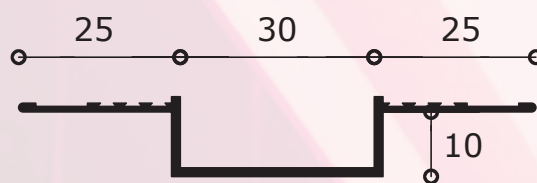

G·R·O·S·V·E·N·O·R P·R·O·F·I·L·E·S

GRT • RECESSED FEATURE TRIM

GRT-12

GRT-20

GRT-25

GRT-30

Length: 3000mm
Packed: 10 per carton

Quality: Grade 6063 T6 Aluminium Alloy
Finish: White RAL 9010 20% Gloss
Polyester powder

Other lengths and finishes are available on request