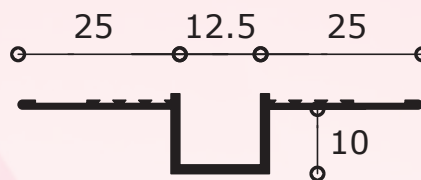

G·R·O·S·V·E·N·O·R P·R·O·F·I·L·E·S

GRT • RECESSED FEATURE TRIM

GRT-12

GRT-20

GRT-25

GRT-30

Length: 3000mm
Packed: 10 per carton

Quality: Grade 6063 T6 Aluminium Alloy
Finish: White RAL 9010 20% Gloss
Polyester powder

Other lengths and finishes are available on request