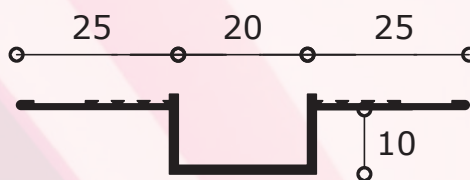

G·R·O·S·V·E·N·O·R P·R·O·F·I·L·E·S

GRT • RECESSED FEATURE TRIM

GRT-12

GRT-20

GRT-25

GRT-30

Length: 3000mm
Packed: 10 per carton

Quality: Grade 6063 T6 Aluminium Alloy
Finish: White RAL 9010 20% Gloss
Polyester powder

Other lengths and finishes are available on request