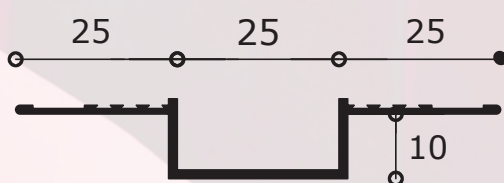

G·R·O·S·V·E·N·O·R P·R·O·F·I·L·E·S

GRT • RECESSED FEATURE TRIM

GRT-12

GRT-20

GRT-25

GRT-30

Length: 3000mm
Packed: 10 per carton

Quality: Grade 6063 T6 Aluminium Alloy
Finish: White RAL 9010 20% Gloss
Polyester powder

Other lengths and finishes are available on request