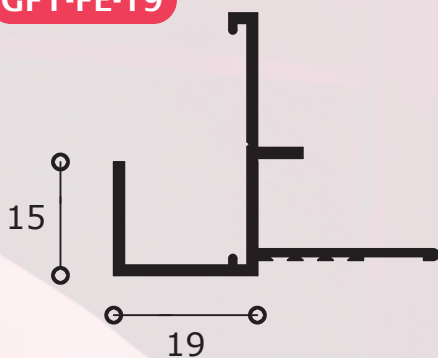

## GFT-FE • FULL TILE TO PLASTERBOARD TRANSITION

GFT-FE-15

GFT-FE-19

GFT-FE-24

Length: 3000mm  
Packed: 10 per carton

Quality: Grade 6063 T6 Aluminium Alloy  
Finish: White RAL 9010 20% Gloss  
Polyester powder