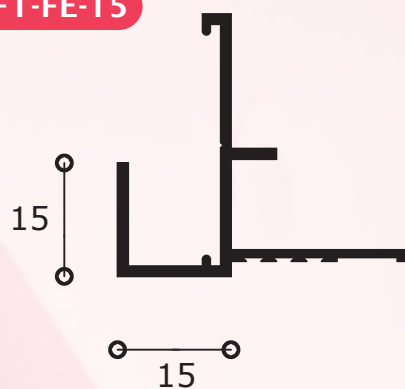

## GFT-FE • FULL TILE TO PLASTERBOARD TRANSITION

GFT-FE-15

GFT-FE-19

GFT-FE-24

Length: 3000mm  
Packed: 10 per carton

Quality: Grade 6063 T6 Aluminium Alloy  
Finish: White RAL 9010 20% Gloss  
Polyester powder