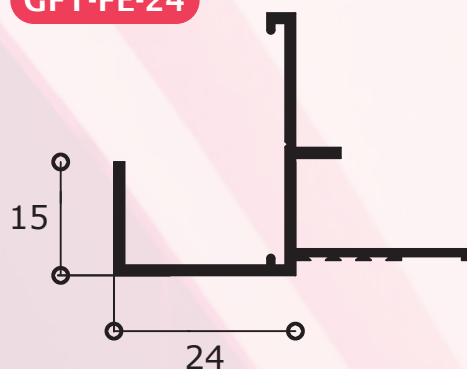

## GFT-FE • FULL TILE TO PLASTERBOARD TRANSITION

GFT-FE-15

GFT-FE-19

GFT-FE-24

Length: 3000mm  
Packed: 10 per carton

Quality: Grade 6063 T6 Aluminium Alloy  
Finish: White RAL 9010 20% Gloss  
Polyester powder